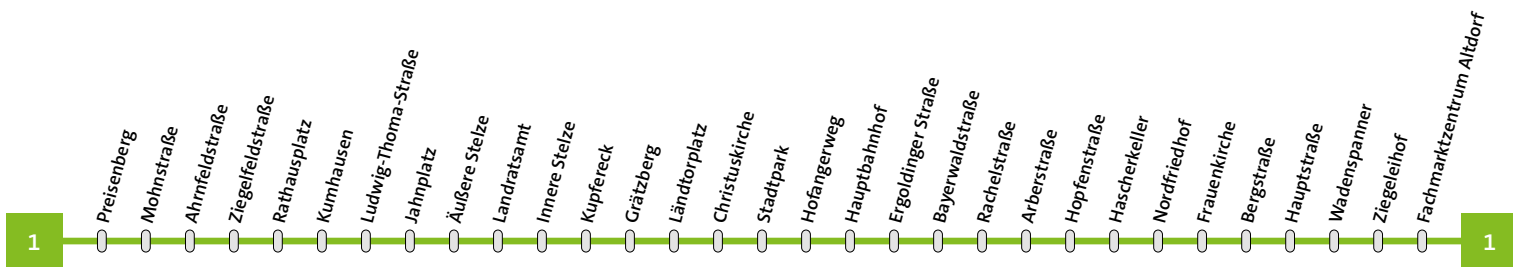

Linie	1	Preisenberg-Kumhausen-Ländtorplatz-Hauptbahnhof-Altdorf												Sonn- und Feiertag
Preisenberg	7.47	8.47	9.47	10.47	11.47	12.47	13.47	14.47	15.47	16.47	17.47	18.47	19.47	
Mohnstraße	7.48	8.48	9.48	10.48	11.48	12.48	13.48	14.48	15.48	16.48	17.48	18.48	19.48	
Ahmfeldstraße	7.49	8.49	9.49	10.49	11.49	12.49	13.49	14.49	15.49	16.49	17.49	18.49	19.49	
Ziegelfeldstraße	7.50	8.50	9.50	10.50	11.50	12.50	13.50	14.50	15.50	16.50	17.50	18.50	19.50	
Rathausplatz	7.51	8.51	9.51	10.51	11.51	12.51	13.51	14.51	15.51	16.51	17.51	18.51	19.51	
Kumhausen	7.52	8.52	9.52	10.52	11.52	12.52	13.52	14.52	15.52	16.52	17.52	18.52	19.52	
Ludwig-Thoma-Str.	7.53	8.53	9.53	10.53	11.53	12.53	13.53	14.53	15.53	16.53	17.53	18.53	19.53	
Jahnplatz	7.54	8.54	9.54	10.54	11.54	12.54	13.54	14.54	15.54	16.54	17.54	18.54	19.54	
Äußere Stelze	7.55	8.55	9.55	10.55	11.55	12.55	13.55	14.55	15.55	16.55	17.55	18.55	19.55	
Landratsamt	7.56	8.56	9.56	10.56	11.56	12.56	13.56	14.56	15.56	16.56	17.56	18.56	19.56	
Innere Stelze	7.57	8.57	9.57	10.57	11.57	12.57	13.57	14.57	15.57	16.57	17.57	18.57	19.57	
Kupfereck	7.58	8.58	9.58	10.58	11.58	12.58	13.58	14.58	15.58	16.58	17.58	18.58	19.58	
Grätzberg	7.59	8.59	9.59	10.59	11.59	12.59	13.59	14.59	15.59	16.59	17.59	18.59	19.59	
Ländtorplatz	8.01	9.01	10.01	11.01	12.01	13.01	14.01	15.01	16.01	17.01	18.01	19.01	20.01	
Christuskirche	8.02	9.02	10.02	11.02	12.02	13.02	14.02	15.02	16.02	17.02	18.02	19.02	20.02	
Stadtpark	8.03	9.03	10.03	11.03	12.03	13.03	14.03	15.03	16.03	17.03	18.03	19.03	20.03	
Hofangerweg	8.05	9.05	10.05	11.05	12.05	13.05	14.05	15.05	16.05	17.05	18.05	19.05	20.05	
Hauptbahnhof	8.07	9.07	10.07	11.07	12.07	13.07	14.07	15.07	16.07	17.07	18.07	19.07	20.07	
Ergoldinger Straße	8.09	9.09	10.09	11.09	12.09	13.09	14.09	15.09	16.09	17.09	18.09	19.09	20.09	
Bayerwaldstraße	8.10	9.10	10.10	11.10	12.10	13.10	14.10	15.10	16.10	17.10	18.10	19.10	20.10	
Rachelstraße	8.11	9.11	10.11	11.11	12.11	13.11	14.11	15.11	16.11	17.11	18.11	19.11	20.11	
Arberstraße	8.12	9.12	10.12	11.12	12.12	13.12	14.12	15.12	16.12	17.12	18.12	19.12	20.12	
Hopfenstraße	8.13	9.13	10.13	11.13	12.13	13.13	14.13	15.13	16.13	17.13	18.13	19.13	20.13	
Hascherkeller	8.14	9.14	10.14	11.14	12.14	13.14	14.14	15.14	16.14	17.14	18.14	19.14	20.14	
Nordfriedhof	8.15	9.15	10.15	11.15	12.15	13.15	14.15	15.15	16.15	17.15	18.15	19.15	20.15	
Frauenkirche	8.16	9.16	10.16	11.16	12.16	13.16	14.16	15.16	16.16	17.16	18.16	19.16	20.16	
Bergstraße	8.17	9.17	10.17	11.17	12.17	13.17	14.17	15.17	16.17	17.17	18.17	19.17	20.17	
Hauptstraße	8.18	9.18	10.18	11.18	12.18	13.18	14.18	15.18	16.18	17.18	18.18	19.18	20.18	
Wadenspanner	8.18	9.18	10.18	11.18	12.18	13.18	14.18	15.18	16.18	17.18	18.18	19.18	20.18	
Ziegeleihof	8.19	9.19	10.19	11.19	12.19	13.19	14.19	15.19	16.19	17.19	18.19	19.19	20.19	
Fachmarktzentrum Altdorf	8.21	9.21	10.21	11.21	12.21	13.21	14.21	15.21	16.21	17.21	18.21	19.21	20.21