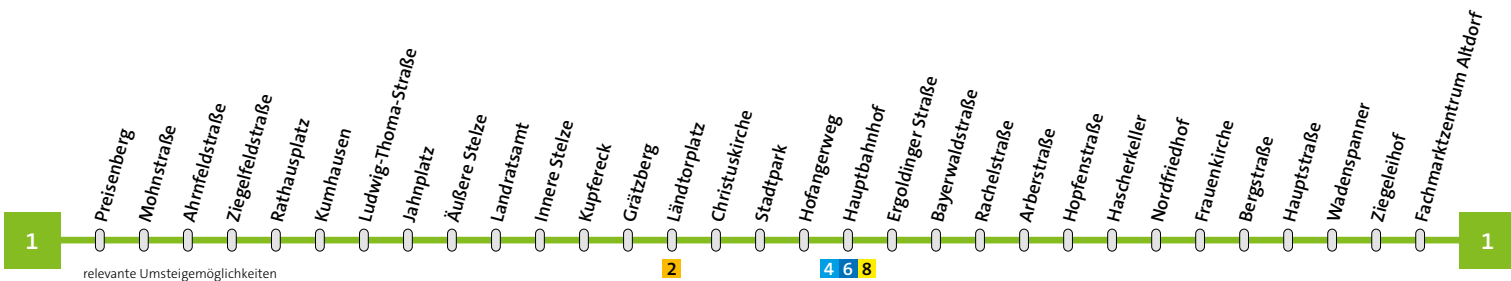

Linie	1	Preisenberg-Kumhausen-Ländtorplatz-Hauptbahnhof-Altdorf										Samstag
Preisenberg	15.24	15.54	16.24	16.54	17.24	17.54	18.24	18.54	19.24	19.54	20.24	
Mohnstraße	15.25	15.55	16.25	16.55	17.25	17.55	18.25	18.55	19.25	19.55	20.25	
Ahornfeldstraße	15.26	15.56	16.26	16.56	17.26	17.56	18.26	18.56	19.26	19.56	20.26	
Ziegefeldstraße	15.27	15.57	16.27	16.57	17.27	17.57	18.27	18.57	19.27	19.57	20.27	
Rathausplatz	15.28	15.58	16.28	16.58	17.28	17.58	18.28	18.58	19.28	19.58	20.28	
Kumhausen	15.32	16.02	16.32	17.02	17.32	18.02	18.32	19.02	19.32	20.02	20.32	
Ludwig-Thoma-Str.	15.33	16.03	16.33	17.03	17.33	18.03	18.33	19.03	19.33	20.03	20.33	
Jahnplatz	15.34	16.04	16.34	17.04	17.34	18.04	18.34	19.04	19.34	20.04	20.34	
Außere Stelze	15.35	16.05	16.35	17.05	17.35	18.05	18.35	19.05	19.35	20.05	20.35	
Landratsamt	15.36	16.06	16.36	17.06	17.36	18.06	18.36	19.06	19.36	20.06	20.36	
Innere Stelze	15.37	16.07	16.37	17.07	17.37	18.07	18.37	19.07	19.37	20.07	20.37	
Kupfereck	15.38	16.08	16.38	17.08	17.38	18.08	18.38	19.08	19.38	20.08	20.38	
Grätzberg	15.39	16.09	16.39	17.09	17.39	18.09	18.39	19.09	19.39	20.09	20.39	
Ländtorplatz	15.42	16.12	16.42	17.12	17.42	18.12	18.42	19.12	19.42	20.12	20.42	
Christuskirche	15.43	16.13	16.43	17.13	17.43	18.13	18.43	19.13	19.43	20.13	20.43	
Stadtpark	15.44	16.14	16.44	17.14	17.44	18.14	18.44	19.14	19.44	20.14	20.44	
Hofangerweg	15.46	16.16	16.46	17.16	17.46	18.16	18.46	19.16	19.46	20.16	20.46	
Hauptbahnhof	15.49	16.19	16.49	17.19	17.49	18.19	18.49	19.19	19.49	20.19	20.49	
Ergoldinger Straße	15.51	16.21	16.51	17.21	17.51	18.21	18.51	19.21	19.51	20.21	20.51	
Bayenwaldstraße	15.52	16.22	16.52	17.22	17.52	18.22	18.52	19.22	19.52	20.22	20.52	
Rachelstraße	15.53	16.23	16.53	17.23	17.53	18.23	18.53	19.23	19.53	20.23	20.53	
Arberstraße	15.54	16.24	16.54	17.24	17.54	18.24	18.54	19.24	19.54	20.24	20.54	
Hopfenstraße	15.55	16.25	16.55	17.25	17.55	18.25	18.55	19.25	19.55	20.25	20.55	
Hascherkeller	15.56	16.26	16.56	17.26	17.56	18.26	18.56	19.26	19.56	20.26	20.56	
Nordfriedhof	15.57	16.27	16.57	17.27	17.57	18.27	18.57	19.27	19.57	20.27	20.57	
Frauenkirche	15.59	16.29	16.59	17.29	17.59	18.29	18.59	19.29	19.59	20.29	20.59	
Bergstraße	16.00	16.30	17.00	17.30	18.00	18.30	19.00	19.30	20.00	20.30	21.00	
Hauptstraße	16.01	16.31	17.01	17.31	18.01	18.31	19.01	19.31	20.01	20.31	21.01	
Wadenspanner	16.02	16.32	17.02	17.32	18.02	18.32	19.02	19.32	20.02	20.32	21.02	
Ziegeleihof	16.03	16.33	17.03	17.33	18.03	18.33	19.03	19.33	20.03	20.33	21.03	
Fachmarktzentrum Altdorf	16.05	16.35	17.05	17.35	18.05	18.35	19.05	19.35	20.05	20.35	21.05