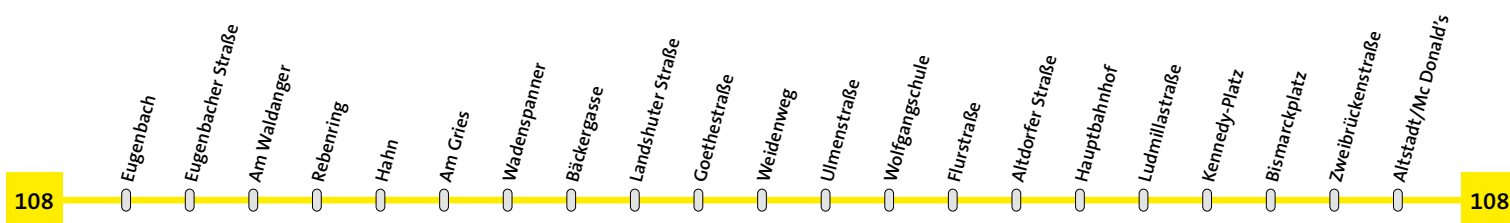

Linie 108	Eugenbach-Hauptbahnhof-Altstadt	Freitag/Samstag

Eugenbach	21.17	22.17	23.17	0.17	~~1.17~~	~~2.17~~
Eugenbacher Straße	21.18	22.18	23.18	0.18	~~1.18~~	~~2.18~~
Am Waldanger	21.18	22.18	23.18	0.18	~~1.18~~	~~2.18~~
Rebenring	21.19	22.19	23.19	0.19	~~1.19~~	~~2.19~~
Hahn	21.20	22.20	23.20	0.20	~~1.20~~	~~2.20~~
Am Gries	21.21	22.21	23.21	0.21	~~1.21~~	~~2.21~~
Wadenspanner	21.22	22.22	23.22	0.22	~~1.22~~	~~2.22~~
Bäckergasse	21.23	22.23	23.23	0.23	~~1.23~~	~~2.23~~
Landshuter Straße	21.24	22.24	23.24	0.24	~~1.24~~	~~2.24~~
Goethestraße	21.25	22.25	23.25	0.25	~~1.25~~	~~2.25~~
Weidenweg	21.26	22.26	23.26	0.26	~~1.26~~	~~2.26~~
Ulmenstraße	21.27	22.27	23.27	0.27	~~1.27~~	~~2.27~~
Wolfgangschule	21.28	22.28	23.28	0.28	~~1.28~~	~~2.28~~
Flurstraße	21.29	22.29	23.29	0.29	~~1.29~~	~~2.29~~
Altdorfer Straße	21.30	22.30	23.30	0.30	~~1.30~~	~~2.30~~
Hauptbahnhof	21.32	22.32	23.32	0.32	1.32	2.32
Ludmillastraße	21.33	22.33	23.33	0.33	~~1.33~~	~~2.33~~
Kennedy-Platz	21.34	22.34	23.34	0.34	~~1.34~~	~~2.34~~
Bismarckplatz	21.35	22.35	23.35	0.35	~~1.35~~	~~2.35~~
Zweibrückenstraße	21.36	22.36	23.36	0.36	~~1.36~~	~~2.36~~
Altstadt/Mc Donald's	21.37	22.37	23.37	0.37	~~1.37~~	~~2.37~~

markierte Fahrten entfallen!