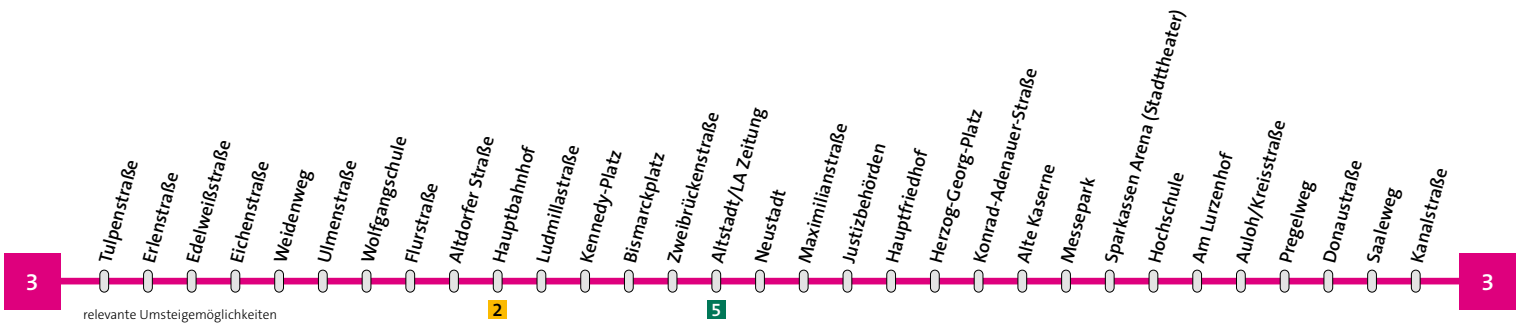

28

Table with 18 columns (times) and 36 rows (lines/stops) for route 3 from Montag to Freitag. Includes stops like Tulpenstraße, Hauptbahnhof, and Kanalstraße.

Table with 18 columns (times) and 36 rows (lines/stops) for route 3 from Montag to Freitag. Includes stops like Tulpenstraße, Hauptbahnhof, and Kanalstraße.